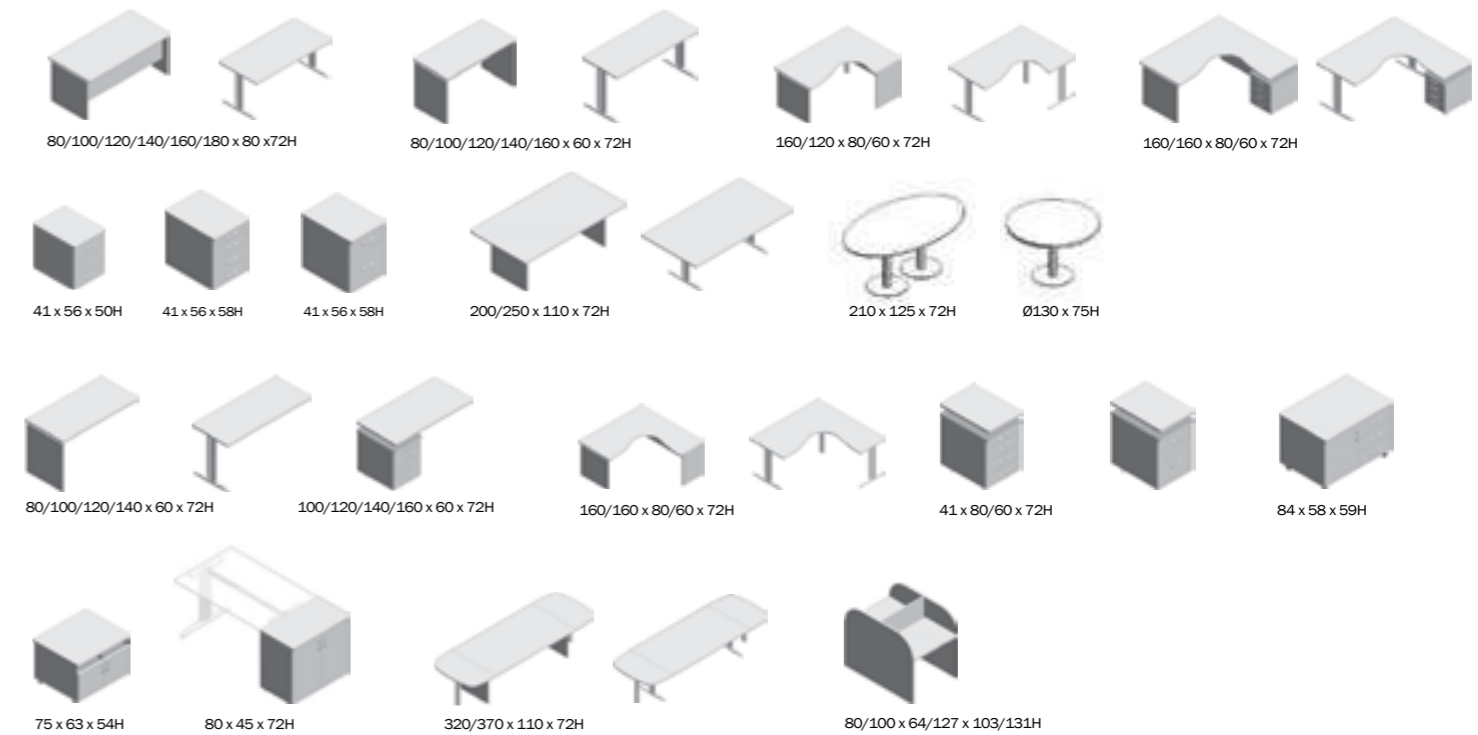

270x180x75h

100x100x75h

Ø108x75h

240x280x120x75h

LINEA STRATOS PLUS

120x200x90x75h

200x90x75h

120x140x100x75h
120x180x100x75h

80x100x100x75h

160x100x100x75h

140x100x100x75h

237x237x180x75h

237x180x75h

120x120x75h

240x280x120x75h

LINEA YOGA

LINEA STRATOS

LINEA DERBY

LINEA PLANO

LINEA FUNNY

Scrivania | Desks | Bureaux

Tavoli Riunioni | Meeting Tables | Tables de Réunion

LINEA BOLD

Scrivania BRIDGE | BRIDGE Desk | Bureau BRIDGE