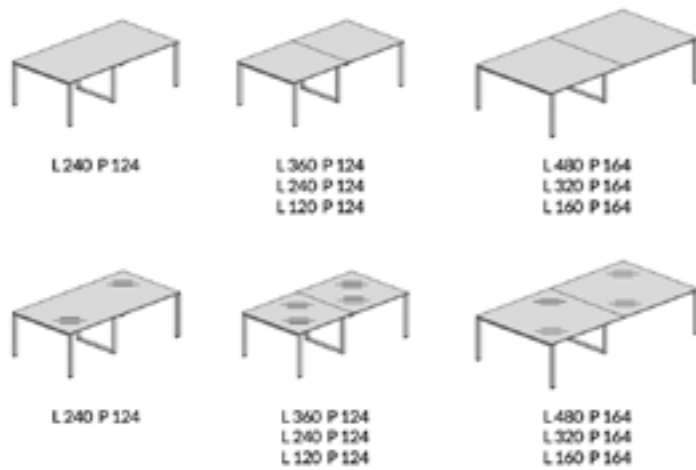

80x100x100x75h

160x100x100x75h

140x100x100x75h

237x237x180x75h

237x180x75h

120x120x75h

240x280x120x75h

LINEA YOGA

LINEA STRATOS

LINEA DERBY

LINEA PLANO

LINEA FUNNY

Scrivania | Desks | Bureaux

Tavoli Riunioni | Meeting Tables | Tables de Réunion

LINEA BOLD

Scrivania BRIDGE | BRIDGE Desk | Bureau BRIDGE