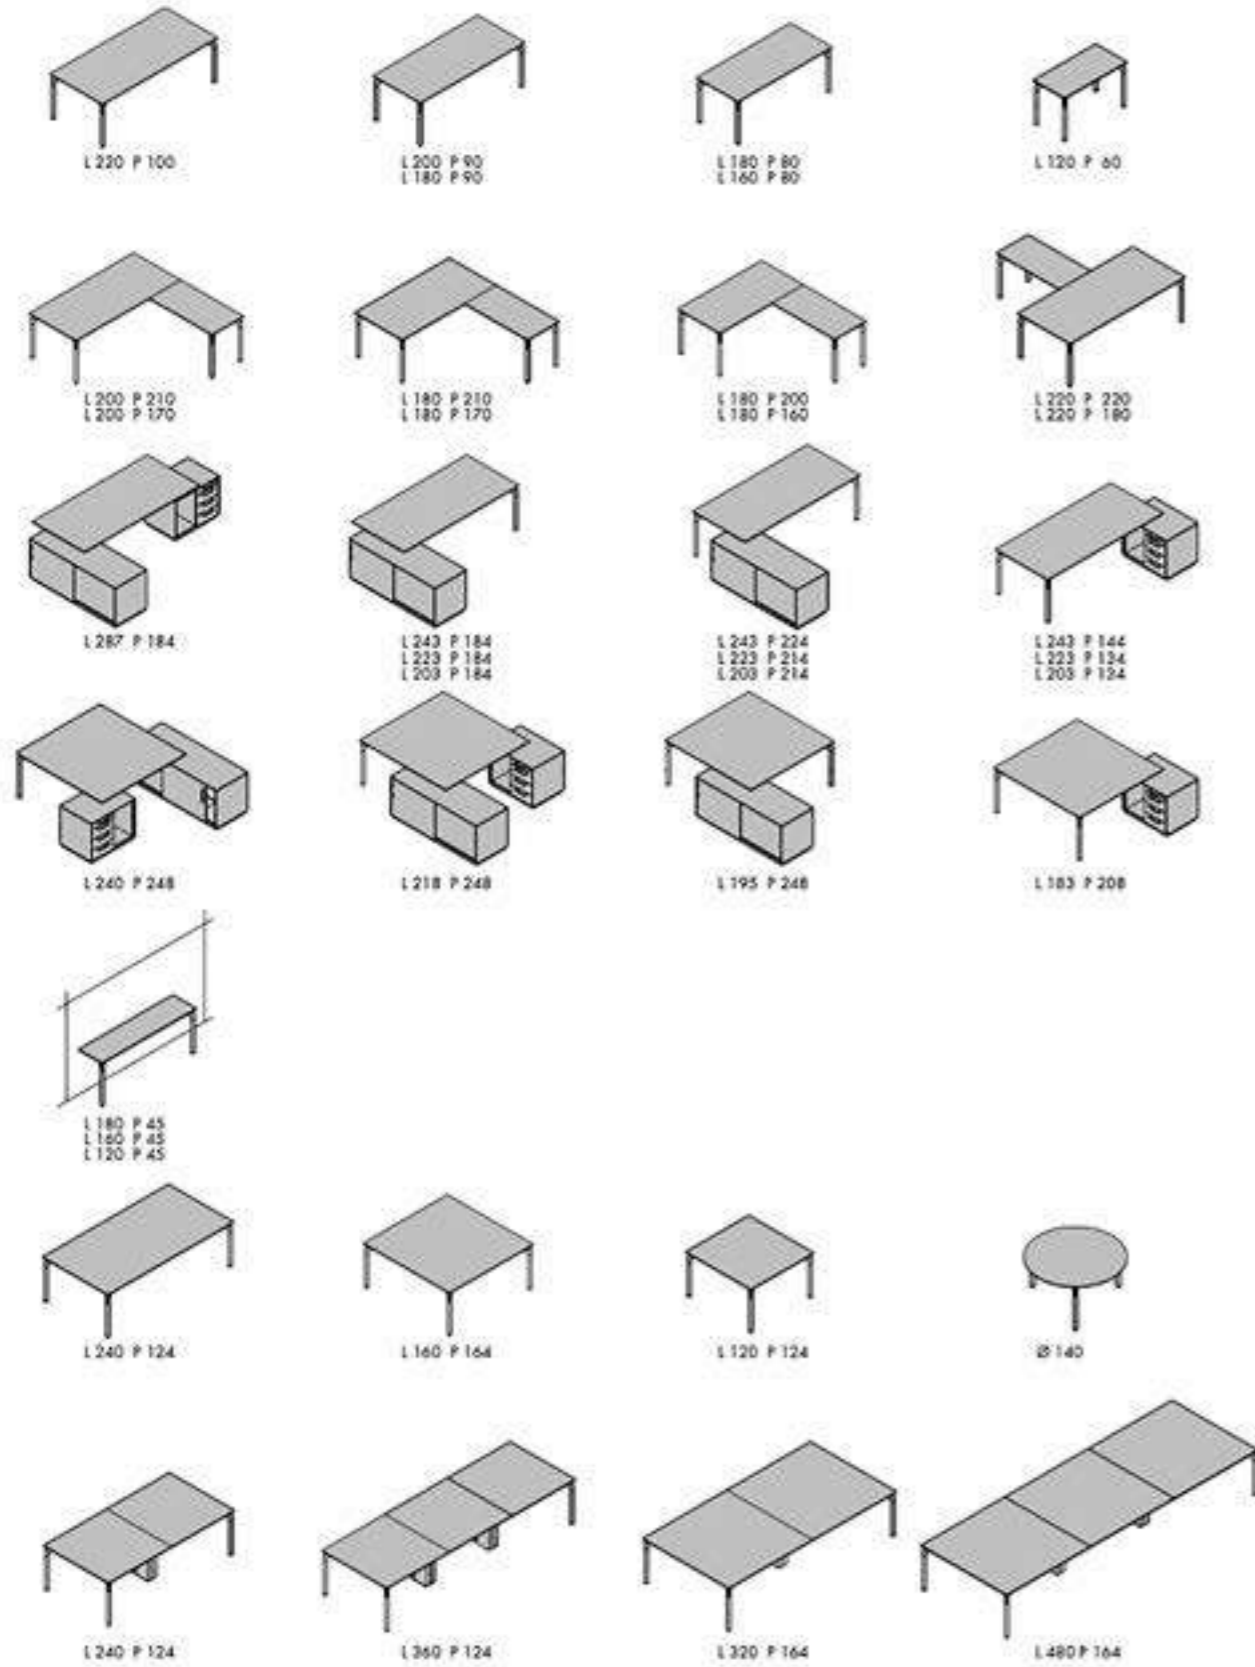

3 Tavolo ribaltabile con
120x140x100x75h
120x180x100x75h

4 Scrivania ribaltabile
120x140x100x75h
120x180x100x75h
120x200x100x75h

5 Scrivania con
120x140x100x75h
120x180x100x75h
120x200x100x75h

DATI TECNICI

270x180x75h

100x100x75h

Ø108x75h

240x280x120x75h

LINEA STRATOS PLUS

120x200x90x75h

200x90x75h

120x140x100x75h
120x180x100x75h

80x100x100x75h

160x100x100x75h

140x100x100x75h

237x237x180x75h

237x180x75h

120x120x75h

240x280x120x75h

LINEA YOGA