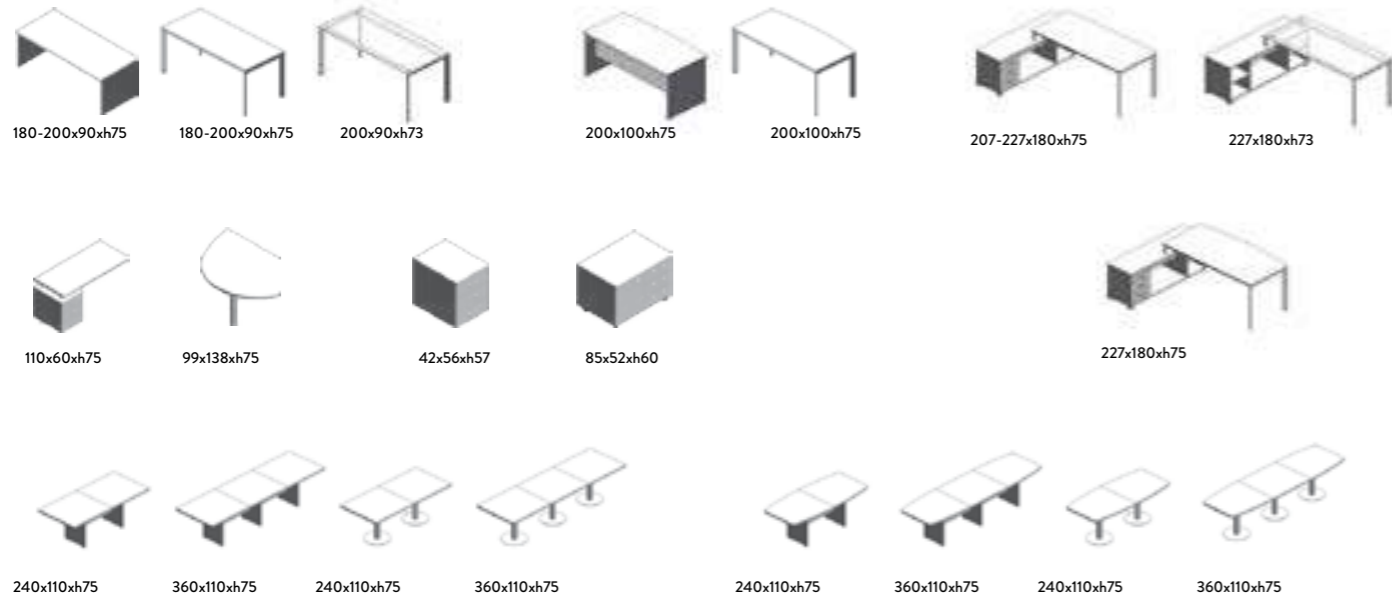

270x180x75h

100x100x75h

Ø108x75h

240x280x120x75h

LINEA STRATOS PLUS

120x200x90x75h

200x90x75h

120x140x100x75h
120x180x100x75h

80x100x100x75h

160x100x100x75h

140x100x100x75h

237x237x180x75h

237x180x75h

120x120x75h

240x280x120x75h

LINEA YOGA

LINEA STRATOS

LINEA DERBY

LINEA PLANO

LINEA FUNNY

Scrivania | Desks | Bureaux

Tavoli Riunioni | Meeting Tables | Tables de Réunion

LINEA BOLD

Scrivania BRIDGE | BRIDGE Desk | Bureau BRIDGE