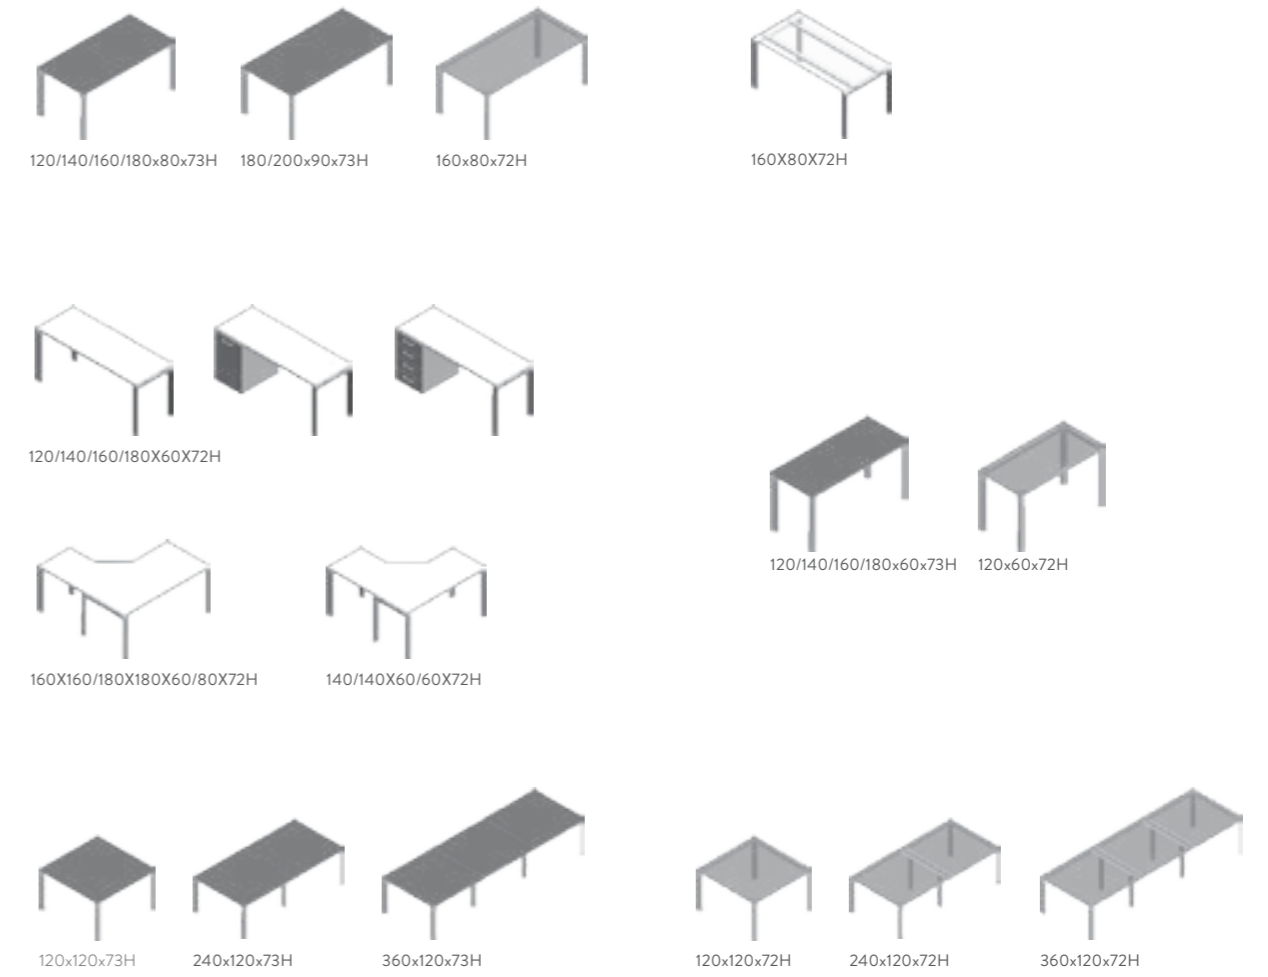

270x180x75h

100x100x75h

Ø108x75h

240x280x120x75h

LINEA STRATOS PLUS

120x200x90x75h

200x90x75h

120x140x100x75h
120x180x100x75h

80x100x100x75h

160x100x100x75h

140x100x100x75h

237x237x180x75h

237x180x75h

120x120x75h

240x280x120x75h

LINEA YOGA

LINEA STRATOS

LINEA DERBY

LINEA PLANO

LINEA FUNNY

Scrivania | Desks | Bureaux

Tavoli Riunioni | Meeting Tables | Tables de Réunion

LINEA BOLD

Scrivania BRIDGE | BRIDGE Desk | Bureau BRIDGE